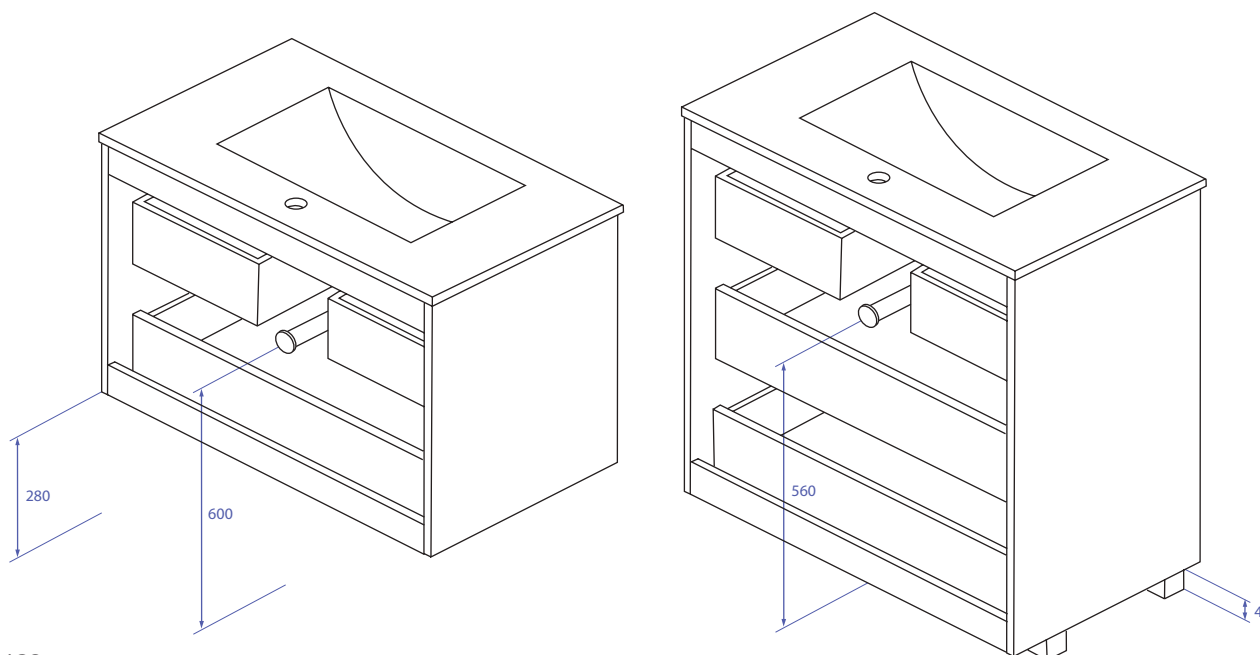

GAME

ESTRUCTURA <i>ESTRUCTURE</i>	Tablero de 18mm <i>18mm Board</i>
FRONTERA <i>BORDER</i>	Tablero de 18mm: Melamina para el acabado imitación madera, y MDF lacado para el acabado brillante <i>18mm Board: Melamine for wood finish imitation, and lacquered MDF for glossy finish</i>
COSTADOS <i>SIDES</i>	Tablero de 18mm en MDF lacado en blanco alto brillo <i>18mm MDF board lacquered in high gloss white</i>
TIRADORES/PATAS <i>HANDLES/PAIRS</i>	Metálicos, con acabado en cromo mate <i>Metallic, with finishing matte chrome</i>
CAJONES <i>DRAWERS</i>	Cajones de estructura metálica con apertura y cierre amortiguados <i>Metallic drawers with soft close system</i>
BISAGRAS <i>HINGES</i>	De 35mm, con 105° de apertura y cierre amortiguado <i>35mm, with 105° opening and soft close system</i>
FIJACIÓN MURAL <i>MURAL FIXATION</i>	Colgadores ocultos de montaje directo y gran resistencia a la carga. Ajuste por altura y profundidad <i>Concealed hangers with direct mounting and great resistance to the load. Height and depth adjustment</i>
ESTANTES <i>SHELVES</i>	Baldas de 5mm de vidrio transparente con bordes pulidos <i>5mm transparent glass shelves with polished edges</i>
ACABADOS <i>FINISHINGS</i>	

- Norma EN 120
  EN 120 Standard
- Conformidad Europea
  European Conformity
- Garantía de 2 años
  2 years Warranty
- Iluminación LED
  LED Illumination
- IP 44 - Clase II
  IP 44 - Class II
- Espejo con iluminación integrada
  Mirror with integrated lighting
- Lavabo cerámico
  Ceramic washbasin
- Melamina
  Melamine
- Lacado Alto brillo
  Lacquer High gloss
- Cajones de cierre suave
  Soft closing drawers
- Puertas de cierre suave
  Soft closing doors