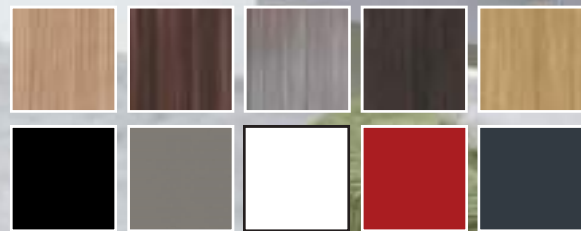

1131.54 €
Composición 100
SET 100
* Columna opcional
Tall unit optional

ONYX