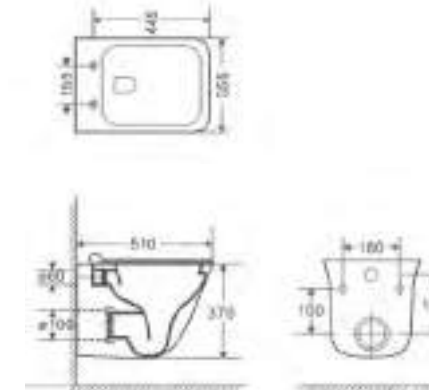

4556 PIAMONTE

Inodoro suspendido * Rimless
Antibacteriano
Asiento y tapa duroplast con bisagras extraíbles
Tapa fina
Sistema soft close

Wall-hung toilet
Antibacterial
Duroplast removable seat and cover
Slim seat cover
Soft close system

△ 26kg/ud / 0289_00