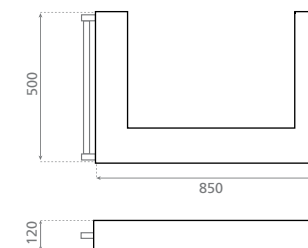

REF 0208

850 x 500 x 120mm

△ 10kg/ud / 0398_85