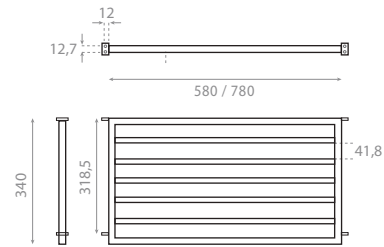

Bandeja de acero 304 para
soportes 304 SS / Stainless steel
tray 304 for support set 304 SS

REF **8210**
580 x 340mm

0229_85

REF **8211**
780 x 330mm

0259_85