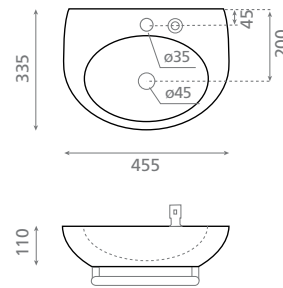

Wall-hung washbasin
Washbasin with towel rail and
dispenser bottle
Without overflow

△ 9,5kg/ud / 0156_85

4912/CRU MINI LYS

Lavabo sobre encimera
Sin rebosadero
Acabado natural

Topcounter washbasin
Without overflow
Natural finish