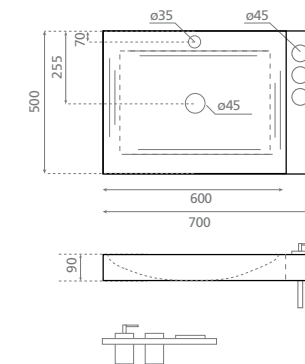

REF **0321**

700 x 500 x 90mm

0795_95

SANITARY WARE

CIRCULAR

RECTANGULAR

OVAL

MINI

DECO

STONE

RESIN

METALLIC

COMPLEMENTS