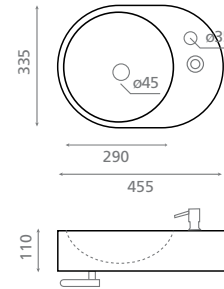

4909/D BENALMÁDENA/D

Lavabo suspendido
Lavabo con toallero y dosificador
Toallero a la izquierda
Sin rebosadero

Wall-hung washbasin
Washbasin with towel rail and
dispenser bottle
Towel rail on the left
Without overflow

△ 9kg/ud / 0164_85