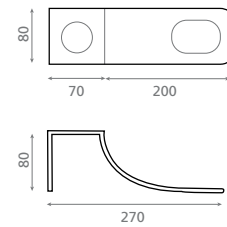

**Soporte de acero curvo 6mm /
6mm curved stainless steel
support**

REF 00115
80 x 270 x 80mm

0168_00