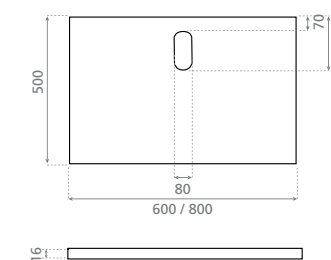

REF 0317

600 x 500 x 16mm

Compatible con soportes
Compatible with supports
Ref. 00100 - Ref. 00101 - Ref. 00109

△ 10kg/ud / 0119_95

REF 0318

800 x 500 x 16mm

Compatible con soportes
Compatible with supports
Ref. 00100 - Ref. 00101
Ref. 00110 - Ref. 00310

△ 11kg/ud / 0139_95