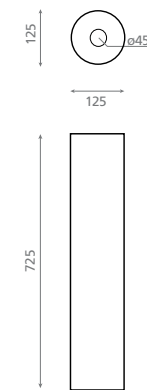

PEDESTALES / PEDESTALS

Pedestal de acero / Stainless
steel pedestal

REF **00108**
125 x 195 x 725mm

0249_95

Pedestal de madera de teka con
toallero / Teak wood pedestal with
towel rail

REF **00331**
200 x 400 x 750mm