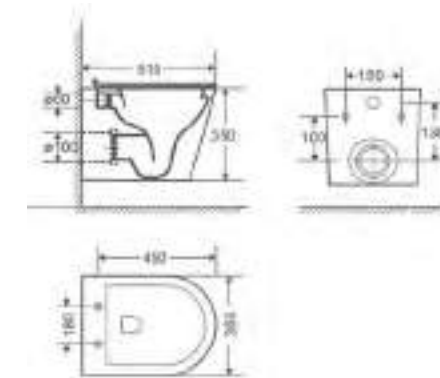

4555 Sidney

Wall-hung toilet

Antibacterial
Duroplast removable seat and cover
Slim seat cover
Soft close system

△ 26kg/ud / 0358_95