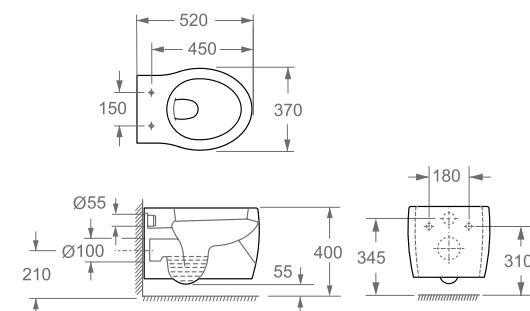

4549 EVORA

Inodoro suspendido
Antibacteriano

Asiento duroplast con bisagras extraíbles
Sistema soft close

Wall-hung toilet

Antibacterial
Duroplast removable seat
Soft close system

△ 26kg/ud / 0308_95