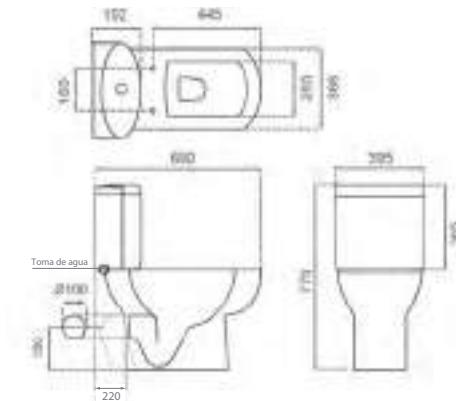

Floor toilet with tank

WC pan dual outlet

Antibacterial

Dual-flush cistern fittings

Duroplast removable seat and cover

Soft close system

△ 38kg/ud / 0339_85