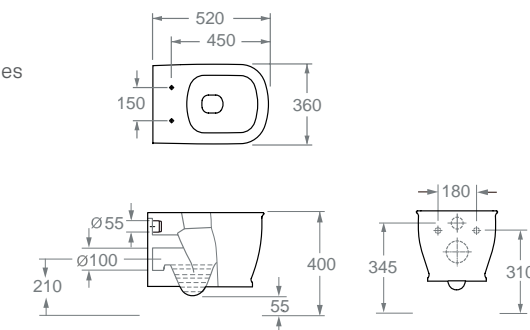

4546 LAGOS

Inodoro suspendido * Rimless
Antibacteriano
Asiento y tapa de duroplast con bisagras extraibles
Tapa fina
Sistema soft close

Wall-hung toilet
Antibacterial
Duroplast removable seat and cover
Slim seat cover
Soft close system

△ 24kg/ud / 0398_95