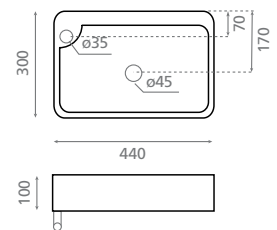

4903 JAVEA

Lavabo suspendido
Lavabo con toallero
Posibilidad de acoplar toallero a ambos lados
Sin rebosadero

Wall-hung washbasin
Washbasin with towel rail
Towel rail fixing possibility on both sides
Without overflow

△ 9kg/ud / 0124_95