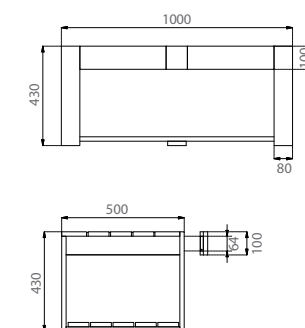

Mueble Palet / Pallet cabinet

Acabados / Finishes
NT - Natural / Natural

REF **8113**
1000 x 500 x 430mm

1198_95

REF **8114**
800 x 500 x 430mm

0938_95