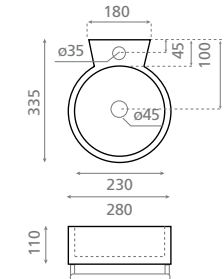

4905 SHERRY

Lavabo suspendido
Lavabo con toallero
Sin rebosadero

Wall-hung washbasin
Washbasin with towel rail
Without overflow

△ 7kg/ud / 0129_85