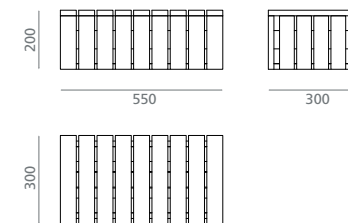

Contenedor
Storage container

Acabados / Finishes
NT - Natural / Natural

REF **8112**
550 x 300 x 200mm

0389_85