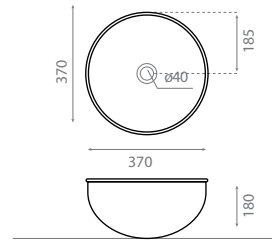

8301 MOGRO

Lavabo sobre encimera
Sin rebosadero
Acero esmaltado
Filo rosa

Topcounter washbasin
Without overflow
Enamelled stainless steel
Pink edge

△ 2,5kg/ud / 0189_00