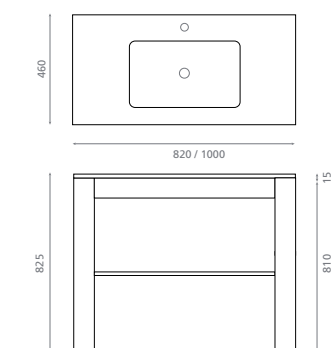

Tecno cabinet
With Liébana washbasin
Aluminium frame and wooden
panels and tray

Acabados / Finishes
BL - Blanca / White
GR - Gris / Grey
NE - Negro / Black
RB - Roble / Oak
WN - Wengué / Wengue

REF **9966**
820 x 460 x 825mm

0885_95

REF **9967**
1000 x 460 x 825mm

0998_95