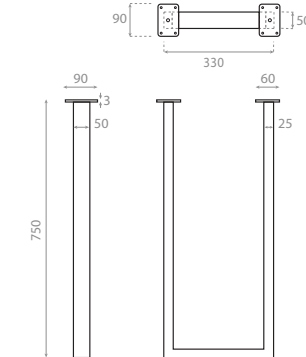

Juego soportes acero Negro 304 SS
2 piezas

Black stainless steel support set
304 SS
2 pcs

REF 8209
750 x 330 x 50mm

0345_85