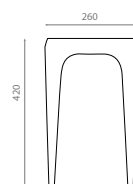

Secreter
Mueble de madera de acacia
Acabado roble