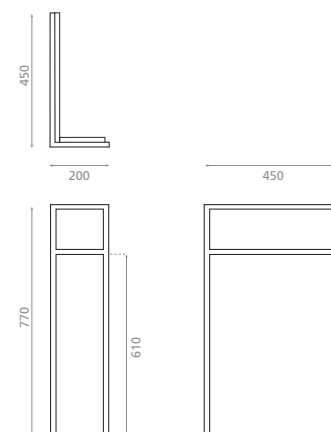

Soportes Acero inoxidable /
Stainless steel support set

REF **8233**
440 x 250 x 470mm
Negro / Black

0336_00

Soporte medio arco
2 piezas
Permite colocación en ambos
sentidos

Half arch support
2 pcs
Valid for fixing on both sides

REF **H2008**
380 x 200 x 40mm

0096_00