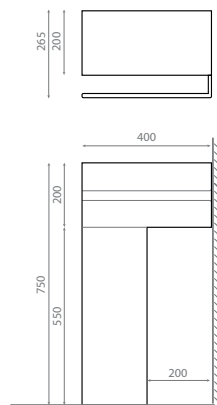

Pedestal de madera de teka con
toallero / Teak wood pedestal with
towel rail

REF **00331**
200 x 400 x 750mm

0436_00