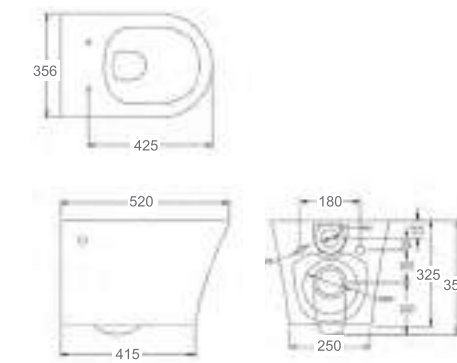

4551 SINTRA

Inodoro suspendido * Rimless
Antibacteriano

Asiento y tapa duroplast con bisagras extraíbles
Tapa fina
Sistema soft close

Wall-hung toilet

Antibacterial
Duroplast removable seat and cover
Slim seat cover
Soft close system

△ 28kg/ud / 0249_85