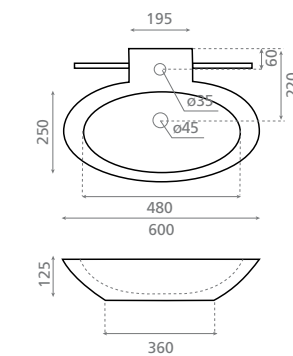

4010 TT2

Lavabo suspendido con toallero
Con rebosadero

Wall-mounted washbasin with
towel rail
With overflow

△ 12kg/ud / 0186_95