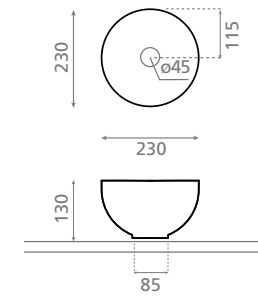

4912 MINI LYS

Lavabo sobre encimera
Sin rebosadero

Topcounter washbasin
Without overflow

△ 4kg/ud / 0098_00