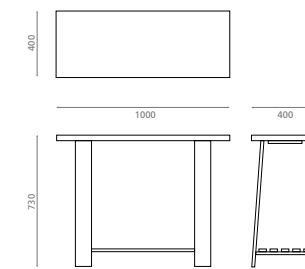

Mueble encimera / Cabinet

Acabados / Finishes

Estructura / Structure:
NT - Natural / Natural

Encimeras / Tops:
BL - Blanca / White
GM - Gris / Grey
NM - Negro / Black

REF **8111**
1000 x 400 x 730mm

0398_95