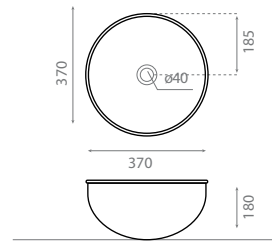

8302 MOGRO

Lavabo sobre encimera
Sin rebosadero
Acero esmaltado
Toile de Jouy / Blanco

Topcounter washbasin
Without overflow
Enamelled stainless steel
Toile de Jouy / White

△ 2,5kg/ud / 0259_00