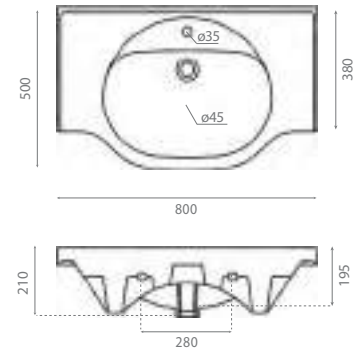

4102 BUCAREST 80

Lavabo suspendido
Con rebosadero

Wall-hung washbasin
With overflow

△ 24,5kg/ud / 0179_85