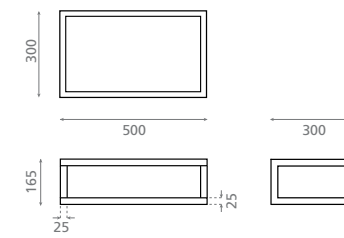

Soporte toallero de acero
Compatible con lavabo Ref. 0522 y
Ref. 0312 TOP

Stainless steel support towel rail
Valid for Ref. 0522 and
Ref. 0312 TOP washbasins

REF 3012 SUP
500 x 300 x 165mm

0069_00