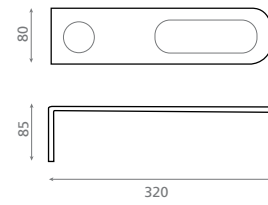

**Soporte de acero recto 6mm /
6mm straight stainless steel
support**

REF 00114
320 x 80 x 85mm

0159_00