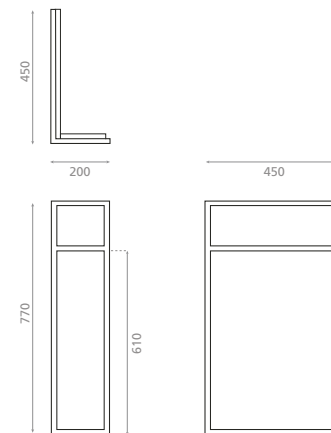

Soportes Acero inoxidable /
Stainless steel support set

REF **8232**
440 x 250 x 470mm
Acero / Stainless steel

0359_00