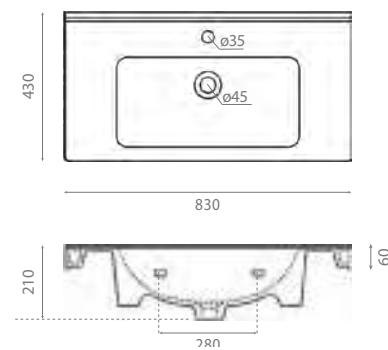

4098 PRAGA 80

Lavabo suspendido
Con rebosadero
Wall-hung washbasin
With overflow

△ 23kg/ud / 0249_85