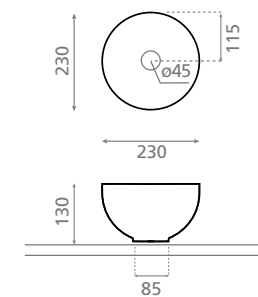

4912/CRU MINI LYS

Lavabo sobre encimera
Sin rebosadero
Acabado natural

Topcounter washbasin
Without overflow
Natural finish

△ 4kg/ud / 0108_00