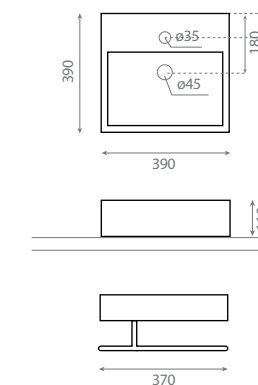

0017D GOMERA 17D/T TOALLERO - TOWEL RAIL

Lavabo sobre encimera /
suspendido
Con rebosadero
Posibilidad de acoplar toallero a
ambos lados

Topcounter / Wall-hung washbasin
With overflow
Towel rail fixing possibility on both
sides

△ 11kg/ud / 0118_95 / 0021_85