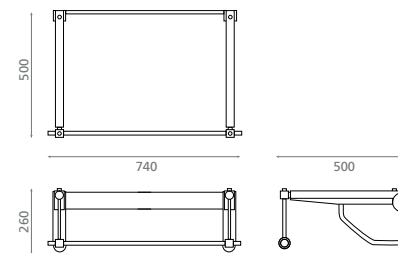

REF 00115
80 x 270 x 80mm

0168_00

**Soporte de aluminio para encimera
de madera o cristal**
Toallero incluido

**Aluminium support for glass or
wooden tops**
Towel rail included

REF 0310
740 x 500 x 260mm

0299_85