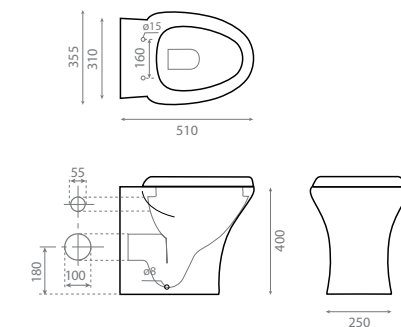

Back to wall toilet

WC pan horizontal outlet
Antibacterial
Removable seat and cover
Soft close system

△ 23kg/ud / 0219_85

4511R NEW RONDA

Inodoro con tanque * Rimless

Taza de salida dual
Antibacteriano
Juego de mecanismo doble descarga
Asiento y tapa duroplast con bisagras extraíbles
Tapa fina
Sistema soft close

Floor toilet with tank

WC pan dual outlet
Antibacterial
Dual-flush cistern fittings
Duroplast removable seat and cover
Slim seat cover
Soft close system

△ 45kg/ud / 0468_95