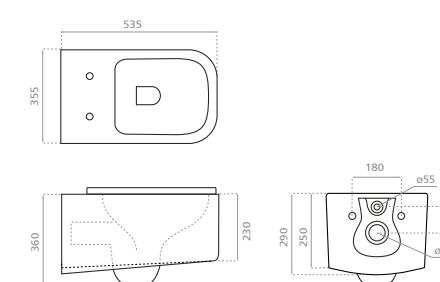

4533/UF YUCÓN

Inodoro suspendido
Antibacteriano
Asiento y tapa de duroplast con bisagras extraíble
Tapa fina
Sistema soft close

Wall-hung toilet
Antibacterial
Duroplast removable seat and cover
Slim seat cover
Soft close system

△ 26kg/ud / 0286_95