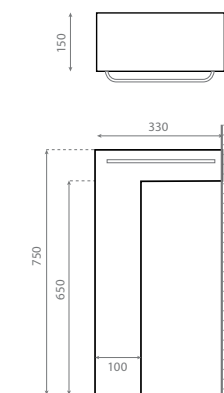

REF **8112**
550 x 300 x 200mm

0389_85

Pedestal blanco con toallero /
White pedestal with towel rail

REF **10050**
150 x 330 x 750mm

0198_95

Mueble Palet / Pallet cabinet

Acabados / Finishes
NT - Natural / Natural