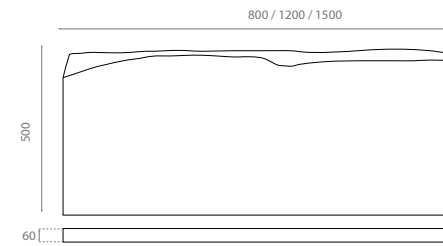

Encimera madera de Acacia /
Acacia wooden top

REF 8217
800 x 500 x 60mm
Acabado marrón claro
Light brown finish
△ 25kg/ud / 0379_00

REF 8202MC
1200 x 500 x 60mm
Acabado marrón claro
Light brown finish
△ 27kg/ud / 0489_95