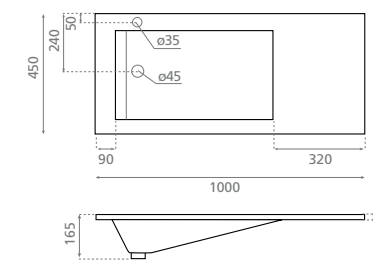

0568 TECNO 100

Lavabo sobremueble / encastre
Con rebosadero
Compatible con soportes
Ref. 00112 y Ref. 00102

Furniture / vanity washbasin
With overflow
Valid for Ref. 00112 and
Ref. 00102 supports

△ 16kg/ud / 0359_85