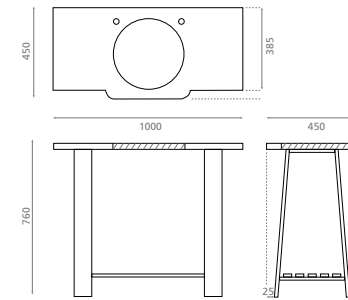

Mueble con lavabo Miami Ref. 3005 /
Cabinet with Miami washbasin Ref. 3005

Acabados / Finishes

Estructura / Structure:
NT - Natural / Natural

Encimeras / Tops:
BL - Blanca / White
GM - Gris / Grey
NM - Negro / Black

REF **8110**
1000 x 450 x 760mm

0598_95