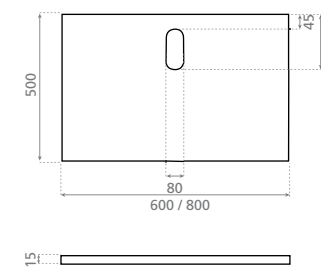

Encimera para soportes de acero / Top to combine with stainless steel supports

Acabados / Finishes
AZ - Azul / Blue
NA - Naranja / Orange
VE - Verde / Green

REF 0315

600 x 500 x 15mm
Compatible con soportes Ref. 00109 / Compatible with supports Ref. 00109

△ 3kg/ud / 0153_95

REF 0316

800 x 500 x 15mm
Compatible con soportes Ref. 00110 / Compatible with supports Ref. 00110

△ 4kg/ud / 0163_95