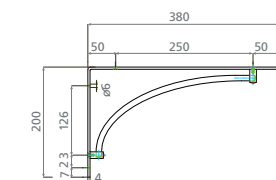

Soporte medio arco
2 piezas
Permite colocación en ambos
sentidos

Half arch support
2 pcs
Valid for fixing on both sides

REF **H2008**
380 x 200 x 40mm

0096_00