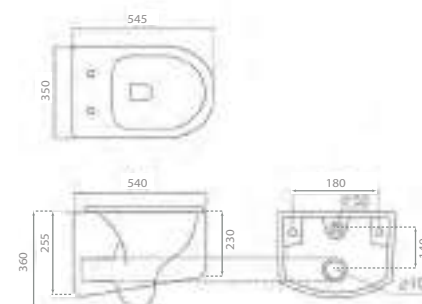

4529/UF ELBA

Inodoro suspendido
Antibacteriano
Asiento y tapa duroplast
Tapa fina
Sistema soft close

Wall-hung toilet
Antibacterial
Duroplast seat and cover
Slim seat cover
Soft close system

△ 25kg/ud / 0286_95