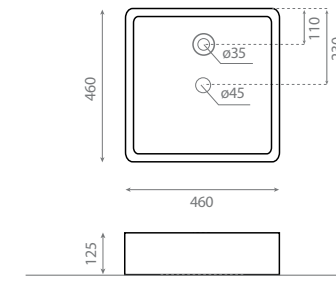

0017C ISLA

Lavabo sobre encimera
Sin rebosadero

Topcounter washbasin
Without overflow

△ 13,5kg/ud / 0156_95